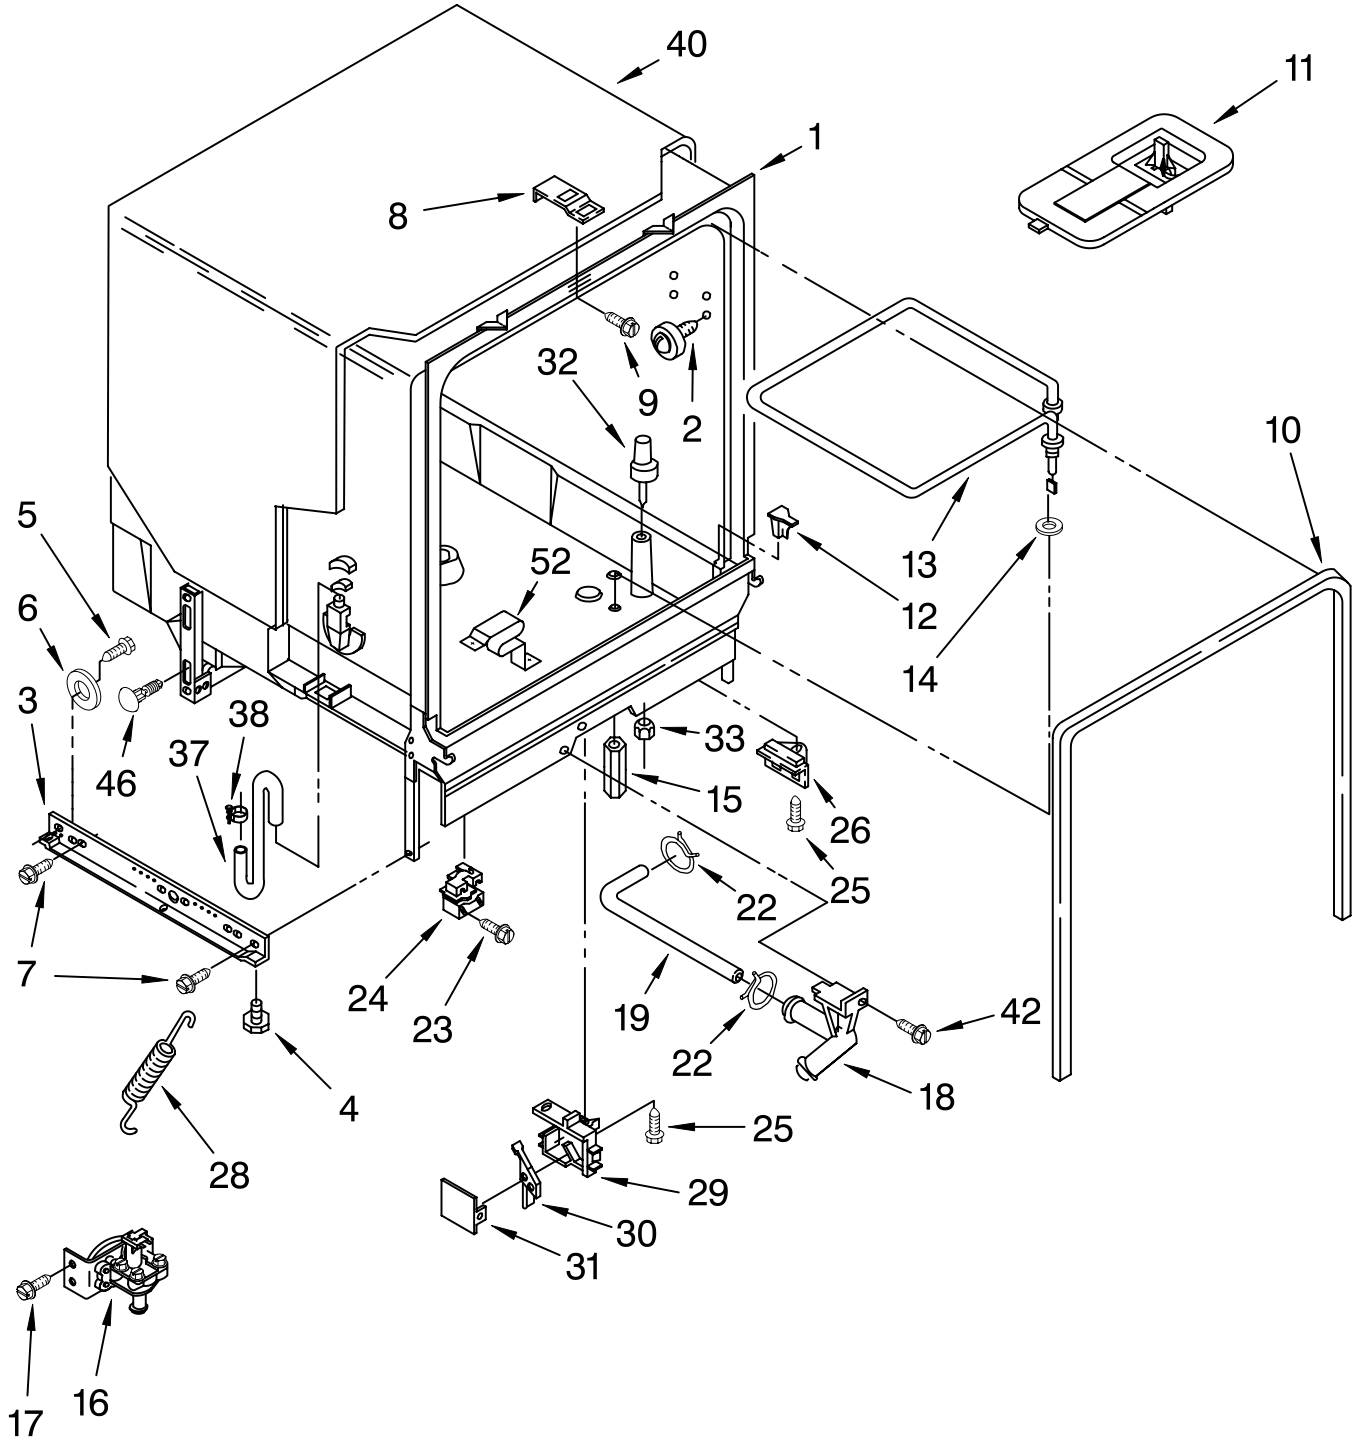

TUB ASSEMBLY PARTS

For Model: DP840CWDB3
Almond/Black

FOR ORDERING INFORMATION REFER TO PARTS PRICE LIST

TUB ASSEMBLY PARTS

For Model: DP840CWDB3
Almond/Black

Illus. No.	Part No.	DESCRIPTION	Illus. No.	Part No.	DESCRIPTION	Illus. No.	Part No.	DESCRIPTION
1	3375129	Tub and Support Assembly	14	717273	Washer, Rubber (2)	30	3369067	Switch, Float
2	3369078	Tub, Wheel Assembly (8)	15	3369073	Nut (2) (Heater Terminal)	31	3369049	Cover, Switch Housing
3	3368932	Runner (2)	16	3374667	Water Valve	32	3369072	Float
4	3374849	Leveler (2)	17	304392	Screw, 8-18 x 1/2	33	717488	Nut
5	3370389	Screw, Shoulder (2)	18	3369421	Check, Valve Assembly	37	3371030	Hose, Inlet
6	302819	Wheel (2)	19	3369180	Hose, Coupler	38	301958	Clamp
7	343641	Screw, 10-16 x 1/2 (4)	22	371499	Clamp (Double)	40	3375059	Sound Shield
8	3374719	Plate, Latch	23	3370225	Screw	42	359625	Screw, 8-18 x 1/2
9	3374720	Screw	24	3369063	Relay	46	304666	Retainer, Push (2)
10	3376927	Gasket	25	304231	Screw, 8-18 x 1/2	52	3368987	Support, Heater
11	3369322	Grate	26	3368928	Fuse, Thermal			
12	3369052	Deflector (2)	28	3373228	Spring, Door (2)			
13	3372523	Heater	29	3369048	Housing, Float Switch			

†Refer To Dishwasher Replacement Panel Parts List No. 675345.